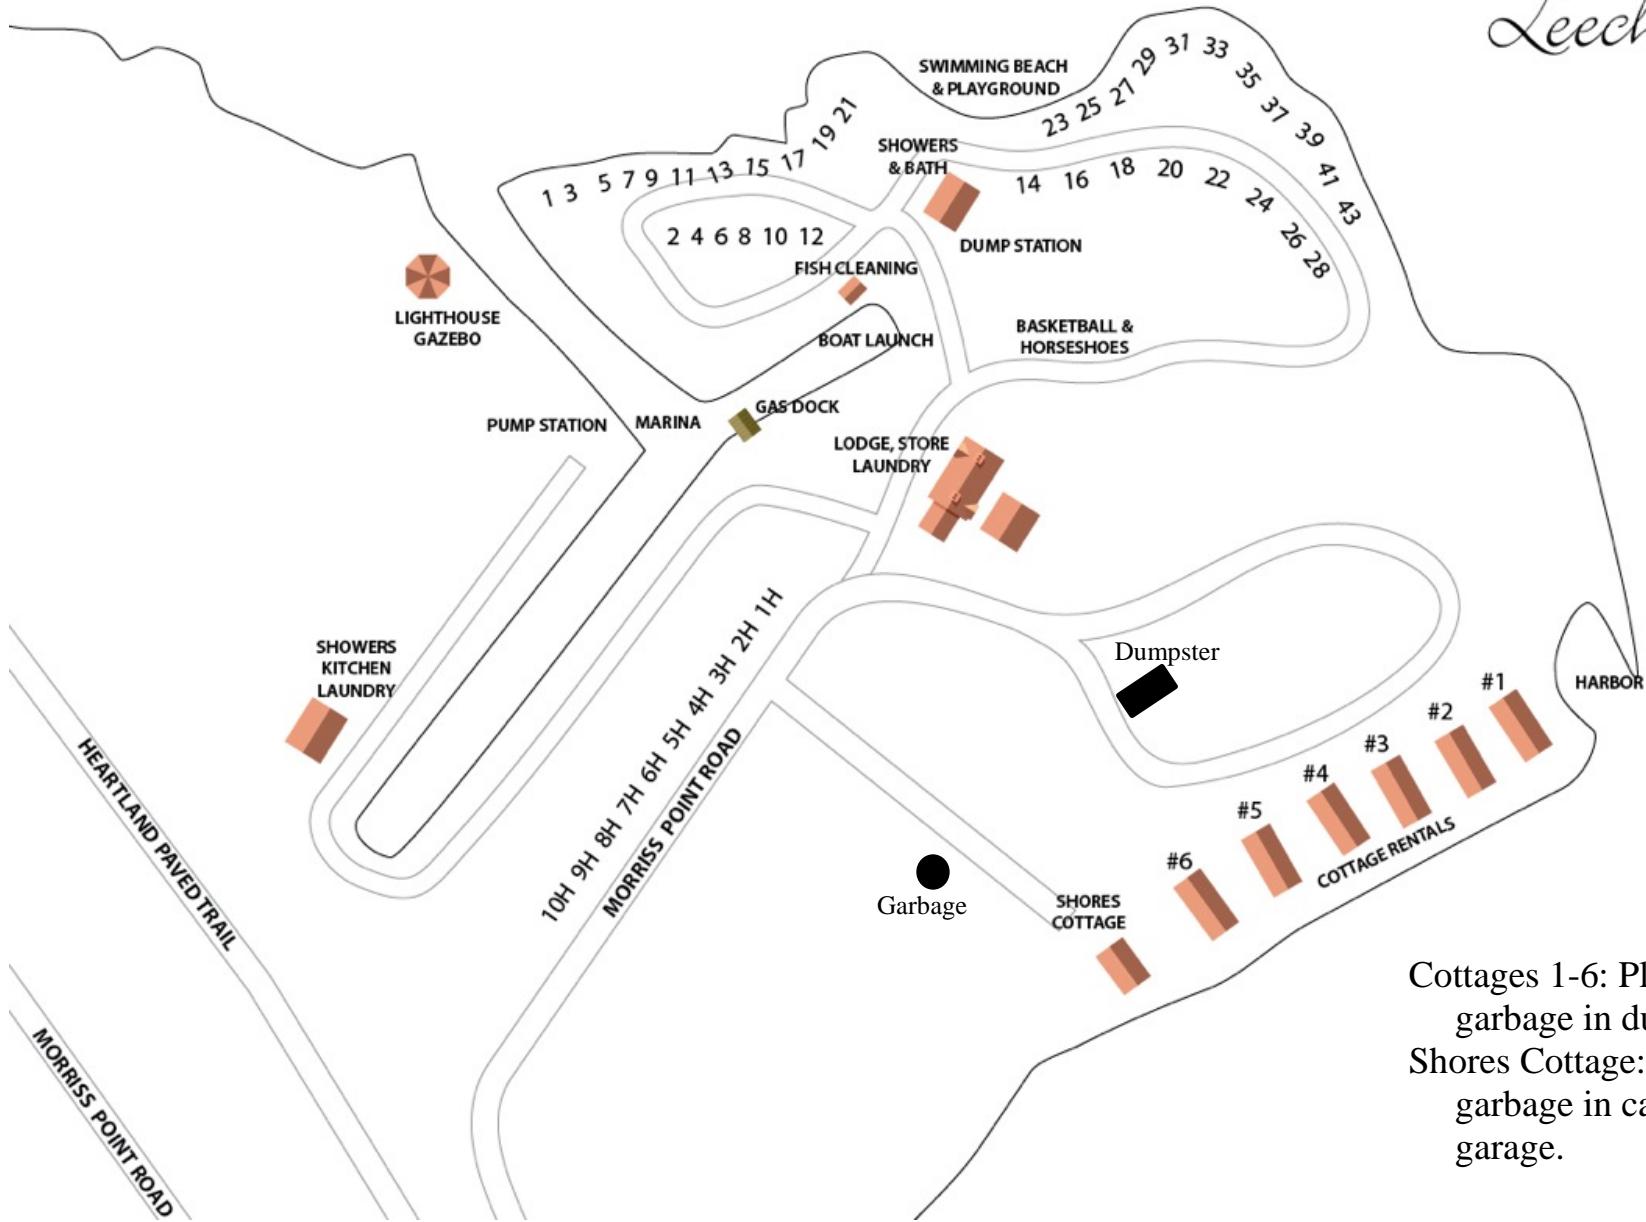

Leech Lake

Cottages 1-6: Please put garbage in dumpster.
Shores Cottage: Please put garbage in cans near garage.